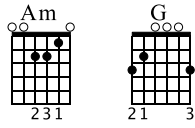

# Shady Grove

for beginning guitar  
arranged by Lukas Simpson

♩ = 120

Guit. *mf*

Am G Am Am

Am G G Am

Am G Am Am

Am G G Am