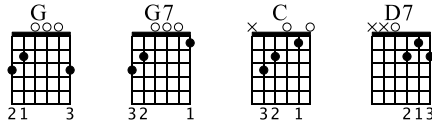

Corinna, Corinna

Melody w/ Chords Version 2

for guitar

arranged by Lukas Simpson

Standard tuning

♩ = 120

Guit. *mf*

1

G

T
A
B

0-0-0-2 0 3-0-0-3 0-0-0-2 0 3-0 3-0

5

G7 C G

T
A
B

0-0-0-0-2 0 1 1 2-0-2-0 2 0 3-0 3-0

9