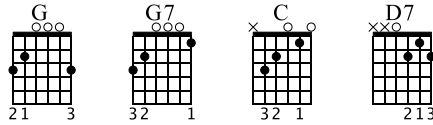

Corinna, Corinna

Melody Version 2

for guitar

arranged by Lukas Simpson

Standard tuning

♩ = 120

Guit.

1