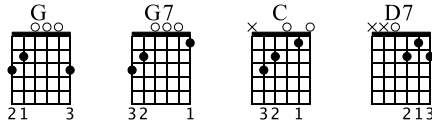

# Corinna, Corinna

Chords w/ Walking Basslines

for guitar

arranged by Lukas Simpson

Standard tuning

♩ = 120

Guit. **G**

mf

TAB

**G7** **C** **G**

TAB

**D7** **G**

TAB

**G**

TAB