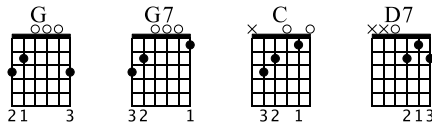

# Corinna, Corinna

Chords w/ Alternating Bass Notes

for guitar

arranged by Lukas Simpson

Standard tuning

♩ = 120

Guit. **G**

mf

TAB

3 0 0 3 0 0 3 0 0 3 0 0 3 0 0

3 0 0 3 0 0 3 0 0 3 0 0 3 0 0

3 0 0 3 0 0 3 0 0 3 0 0 3 0 0

3 0 0 3 0 0 3 0 0 3 0 0 3 0 0

3 0 0 3 0 0 3 0 0 3 0 0 3 0 0

3 0 0 3 0 0 3 0 0 3 0 0 3 0 0

**G7** **C** **G**

TAB

1 0 0 1 0 0 0 0 0 0 0 0 3 0 0

0 0 0 0 0 0 0 0 0 0 0 0 0 0 0

3 0 0 3 0 0 3 0 0 3 0 0 3 0 0

3 0 0 3 0 0 3 0 0 3 0 0 3 0 0

3 0 0 3 0 0 3 0 0 3 0 0 3 0 0

3 0 0 3 0 0 3 0 0 3 0 0 3 0 0

**D7** **G**