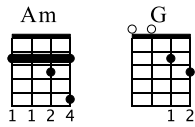

Cluck Old Hen I

for mandolin

arranged by Lukas Simpson

Standard tuning

①=E ③=D
②=A ④=G

$\text{♩} = 120$

Mando.