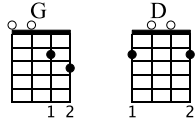

Goin' Down to Cairo II

aka Goodby Liza Jane

for mandolin

arrangement by Lukas Simpson

Standard tuning

①=E ③=D
②=A ④=G

♩ = 120

Mando.

17

T
A
B

This image shows the beginning of a musical score for guitar. It consists of two staves. The top staff is a treble clef staff with a treble clef symbol and the number '17' above it. The bottom staff is a TAB staff with the letters 'T', 'A', and 'B' stacked vertically on the left side. Both staves are empty of notes or tablature.