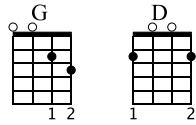

# Goin' Down to Cairo I

aka Goodbye Liza Jane

for mandolin

arrangement by Lukas Simpson

Standard tuning

- ①=E    ③=D
- ②=A    ④=G

♩ = 120

Mando.

17

T  
A  
B

This image shows the beginning of a musical score. It consists of two staves. The top staff is a treble clef staff with a treble clef symbol and the number '17' above it. The bottom staff is a guitar tablature staff with the letters 'T', 'A', and 'B' stacked vertically on the left side. Both staves are currently empty of notes or tablature.