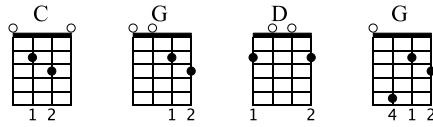

This Land Is Your Land (melody and chords)

Woody Guthrie

Words by Woody Guthrie

Music by Lukas Simpson

Standard tuning

①=E ③=D
②=A ④=G

♩ = 120

Mando.

17 G

T
A
B

3
2
0

Detailed description: The image shows a musical score for a G chord. The top staff is a treble clef staff with a treble clef symbol. It contains a G chord with notes on the 1st, 2nd, 3rd, and 4th strings. The notes are G4 (open), B4 (2nd fret), D5 (3rd fret), and G4 (open). The number '17' is written above the first note. The letter 'G' is written above the chord. Below the treble staff is a guitar TAB staff with three lines labeled 'T', 'A', and 'B' from top to bottom. The fret numbers are 3, 2, and 0, corresponding to the strings T, A, and B respectively.